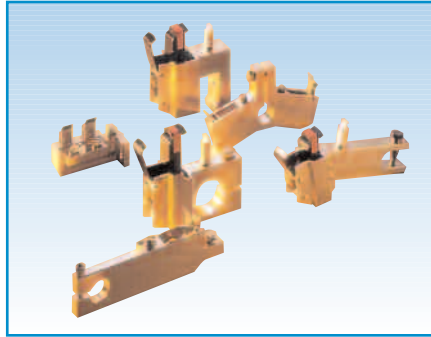

Carbon Brushes
Industrial, Fractional, Molded and Metric

Brush Holders

Spring Clips

Cable and Ultrasonic Welding

Shoes and Pantograph Carbons

Helwig Quick Disconnect
Saves Time, Safe, Better Construction

Molded Brushes

Brush Holder Repair

Special Shunts and Braided Cable

Mechanical Carbon
Bearings, Crucibles and Seals

Sliding Contacts

SABINA

Motors & Controls

1440 Burton Place Anaheim, CA 92806

P: 714.956.0480 F: 714.956.0486