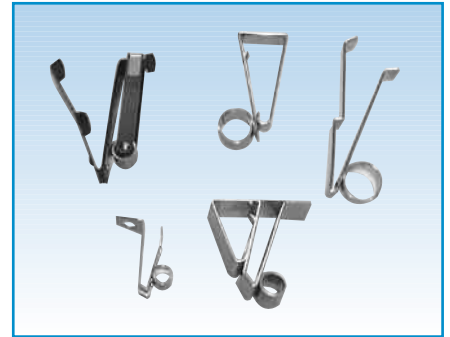

Carbon Brushes
Industrial, Fractional, Molded and Metric

Brush Holders

Spring Clips

Cable and Ultrasonic Welding

Shoes and Pantograph Carbons

Helwig Quick Disconnect
Saves Time, Safe, Better Construction

Molded Brushes

Brush Holder Repair

Special Shunts and Braided Cable

Mechanical Carbon
Bearings, Crucibles and Seals

Sliding Contacts

SABINA

Motors & Controls

1440 Burton Place Anaheim, CA 92806

P: 714.956.0480 F: 714.956.0486