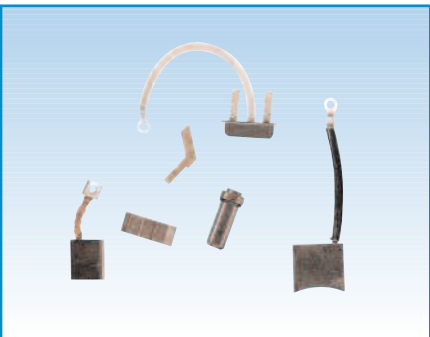

Carbon Brushes
Industrial, Fractional, Molded and Metric

Brush Holders

Spring Clips

Cable and Ultrasonic Welding

Shoes and Pantograph Carbons

Helwig Quick Disconnect
Saves Time, Safe, Better Construction

Molded Brushes

Brush Holder Repair

Special Shunts and Braided Cable

Mechanical Carbon
Bearings, Crucibles and Seals

Sliding Contacts

SABINA

Motors & Controls

1440 Burton Place Anaheim, CA 92806

P: 714.956.0480 F: 714.956.0486