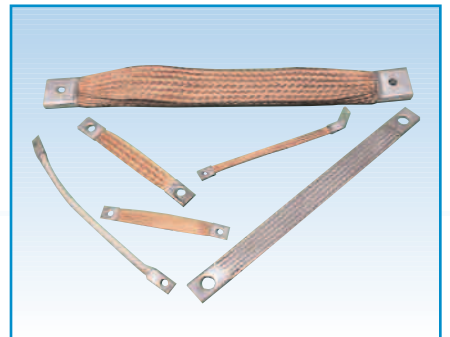

Carbon Brushes
Industrial, Fractional, Molded and Metric

Brush Holders

Spring Clips

Cable and Ultrasonic Welding

Shoes and Pantograph Carbons

Helwig Quick Disconnect
Saves Time, Safe, Better Construction

Molded Brushes

Brush Holder Repair

Special Shunts and Braided Cable

Mechanical Carbon
Bearings, Crucibles and Seals

Sliding Contacts

SABINA

Motors & Controls

1440 Burton Place Anaheim, CA 92806

P: 714.956.0480 F: 714.956.0486