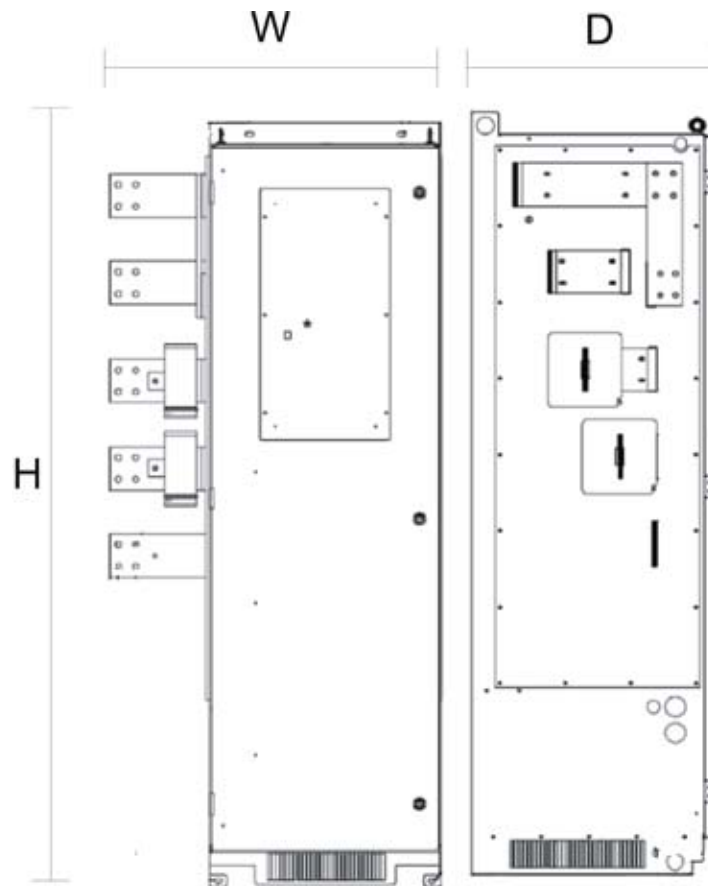

Dimensions: Frame Size D7

Dimensions	Imperial Units (in) (lbs)				Metric Units (mm) (kg)				Shipping Dimensions* (in) (lbs)			
	H	W	D	Weight	H	W	D	Weight	H	L	W	Weight
D7	67.9	29.9	22.0	694.5	1725	760	559	315	32.3	78.0	34.4	827

*Note: Product is shipped laying on back.