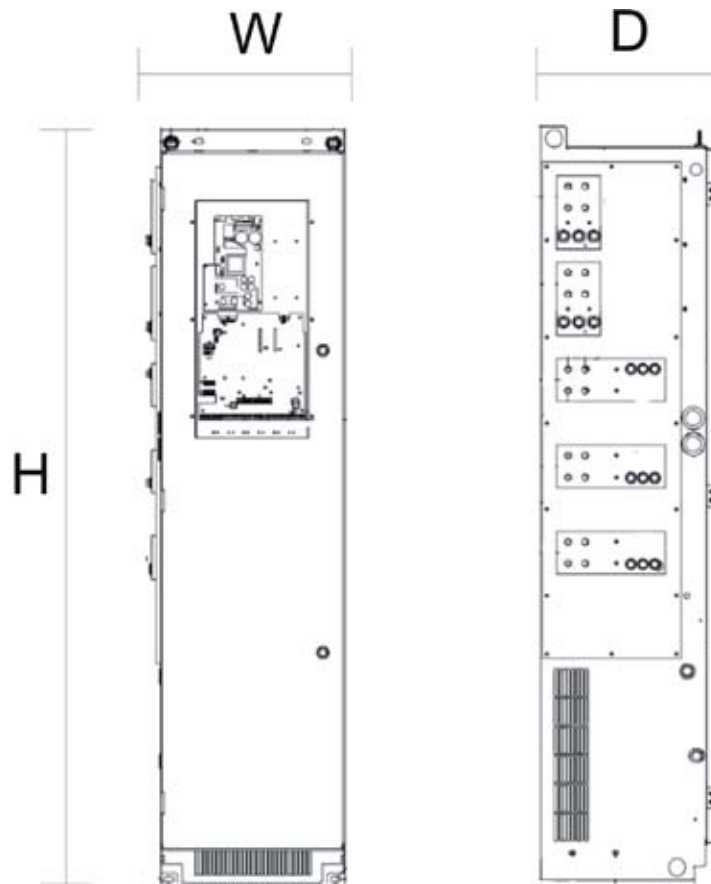

Dimensions: Frame Size D6

Dimensions	Imperial Units (in) (lbs)				Metric Units (mm) (kg)				Shipping Dimensions* (in) (lbs)			
	H	W	D	Weight	H	W	D	Weight	H	L	W	Weight
D6	68.9	18.0	16.1	396.8	1750	458	409	180	28.3	78.0	22.4	507

*Note: Product is shipped laying on back.