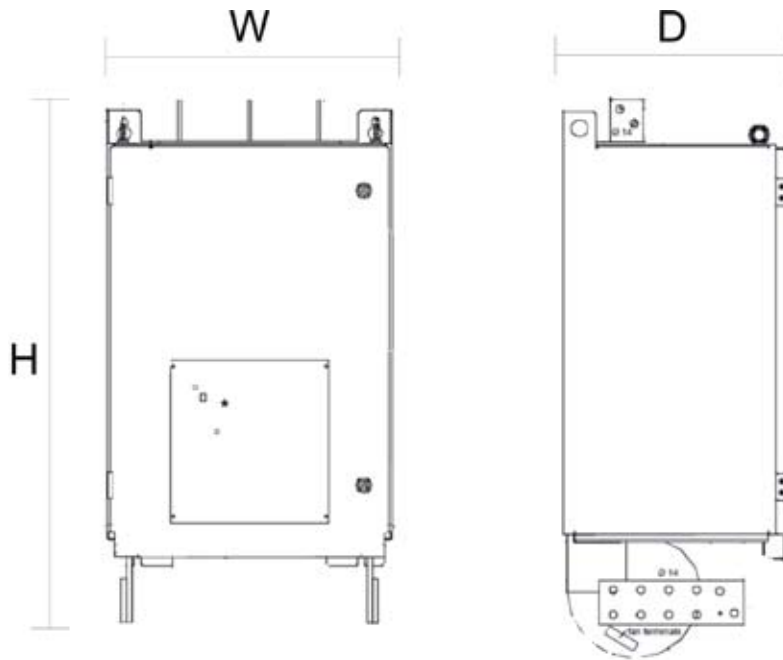

Dimensions: Frame Size D5

Dimensions	Imperial Units (in) (lbs)				Metric Units (mm) (kg)				Shipping Dimensions* (in) (lbs)			
	H	W	D	Weight	H	W	D	Weight	H	L	W	Weight
D5	36.3	20.1	15.7	242.5	922	510	400	110	27.0	47.2	31.5	295

*Note: Product is shipped laying on back.