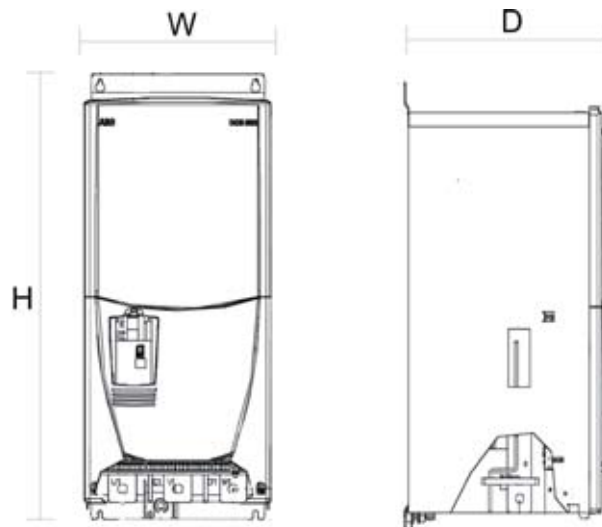

Dimensions: Frame Size D1 - D3

Dimensions	Imperial Units (in) (lbs)				Metric Units (mm) (kg)				Shipping Dimensions* (in) (lbs)			
	H	W	D	Weight	H	W	D	Weight	H	L	W	Weight
D1	14.6	10.6	7.9	24.3	370	270	200	11	14.8	20.3	14.4	31
D2	14.6	10.6	10.5	35.3	370	270	267	16	14.8	20.3	14.4	42
D3	18.1	10.6	12.2	55.1	459	270	310	25	14.8	20.3	14.4	62

*Note: Product is shipped laying on back.

Dimensions: Frame Size D4

Dimensions	Imperial Units (in) (lbs)				Metric Units (mm) (kg)				Shipping Dimensions* (in) (lbs)			
	H	W	D	Weight	H	W	D	Weight	H	L	W	Weight
D4	24.2	10.6	13.6	83.8	614	270	346	38	23.8	31.5	23.6	103

*Note: Product is shipped laying on back.