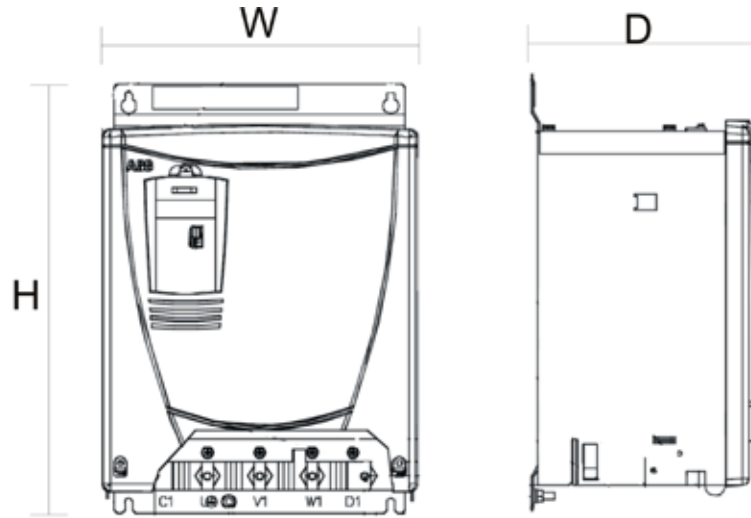

Dimensions: Frame Size D1 - D3

Dimensions	Imperial Units (in) (lbs)				Metric Units (mm) (kg)				Shipping Dimensions* (in) (lbs)			
	H	W	D	Weight	H	W	D	Weight	H	L	W	Weight
D1	14.6	10.6	7.9	24.3	370	270	200	11	14.8	20.3	14.4	31
D2	14.6	10.6	10.5	35.3	370	270	267	16	14.8	20.3	14.4	42
D3	18.1	10.6	12.2	55.1	459	270	310	25	14.8	20.3	14.4	62

*Note: Product is shipped laying on back.

Dimensions: Frame Size D4

Dimensions	Imperial Units (in) (lbs)				Metric Units (mm) (kg)				Shipping Dimensions* (in) (lbs)			
	H	W	D	Weight	H	W	D	Weight	H	L	W	Weight
D4	24.2	10.6	13.6	83.8	614	270	346	38	23.8	31.5	23.6	103

*Note: Product is shipped laying on back.